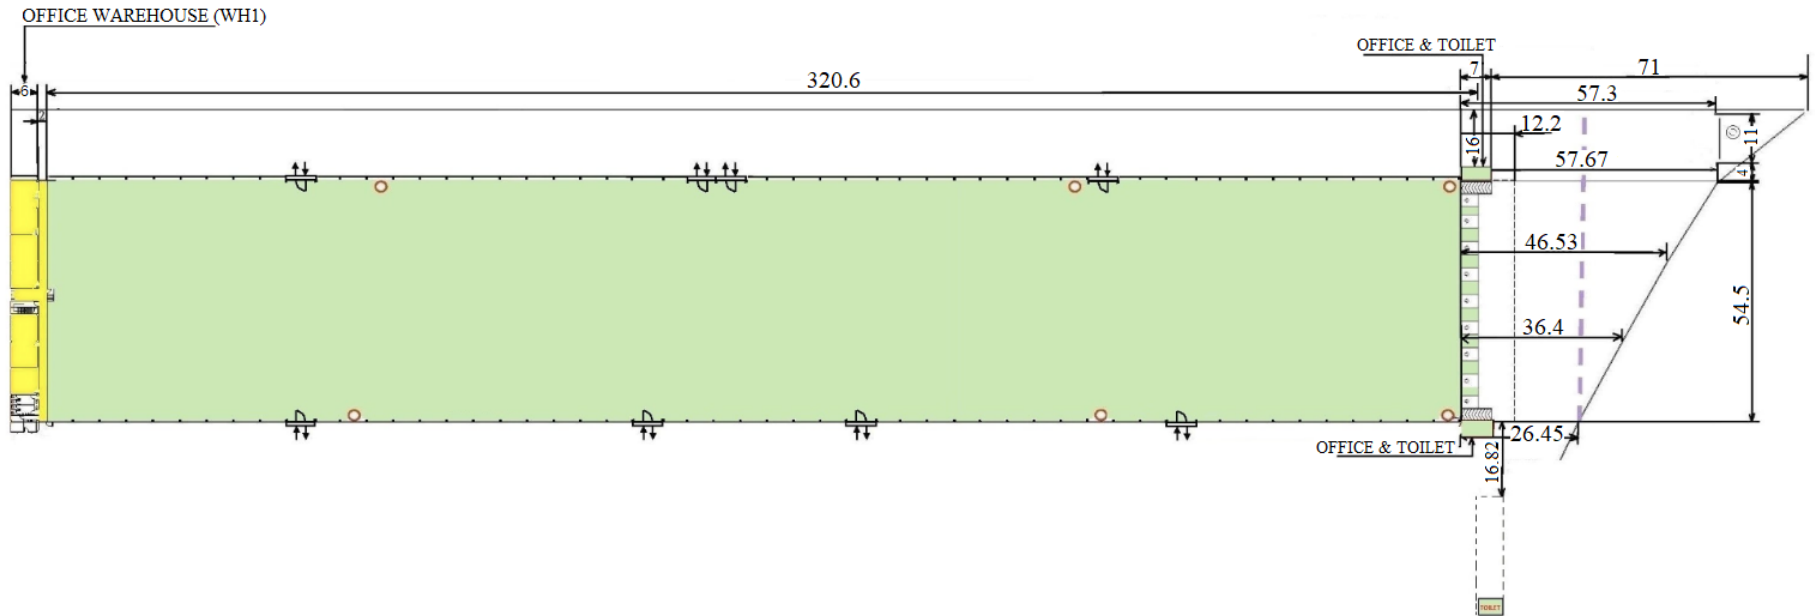

CHRIS & GANESH WAREHOUSE

www.cng-warehouse.com

Hotline : +66 65 645 7624, +66 89 664 9201

Email : cngwarehouse@gmail.com

-  OFFICE WH1 : Floor 1-3 = 432 sqm. Each floor
-  WAREHOUSE WH1 RAISED FLOOR TYPE = 17,619 sqm.
-  ELECTRIC PANEL