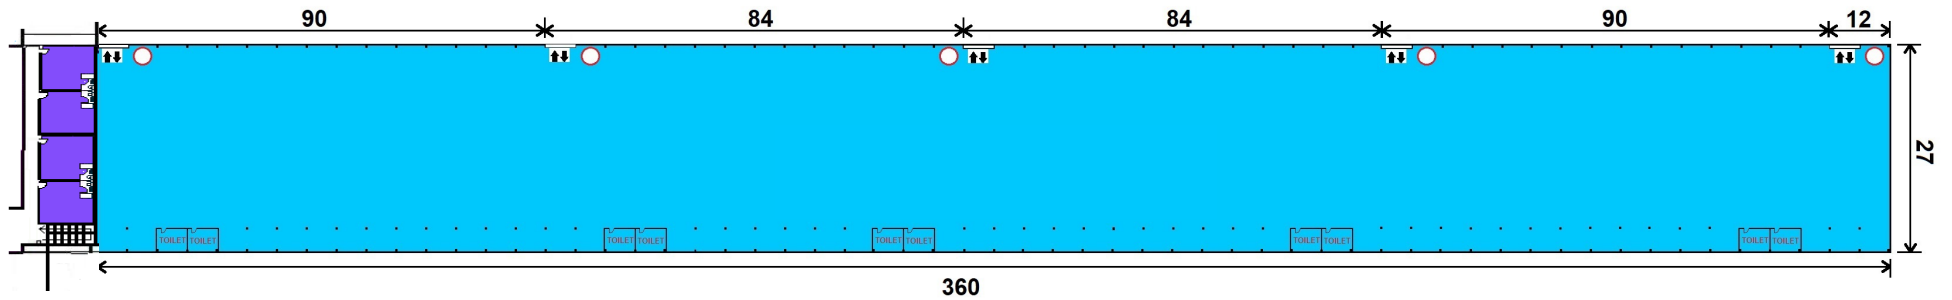

CHRIS & GANESH WAREHOUSE

○ ELECTRIC PANEL

www.cng-warehouse.com

Hotline : +66 65 645 7624, +66 89 664 9201

Email : cngwarehouse@gmail.com

-  OFFICE WH2 : Floor 1-3. = 216 sqm Each floor
-  WAREHOUSE 2 UNRASED FLOOR TYPE = 9,720 sqm Each floor